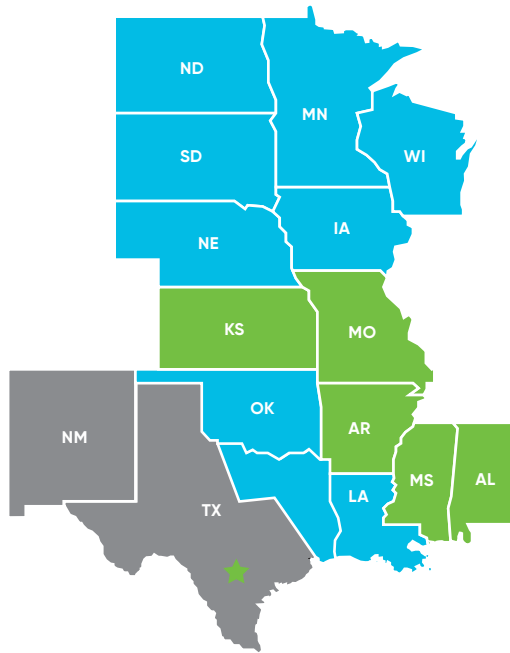

Sales Territories

★ Production Centers

Western Region

Central Region

Eastern Region

Seattle Office

Applications: CUApplications@CreditHuman.com
Conditions: CUConditions@CreditHuman.com

- Aisha Owens | Business Development Executive
866-595-7228 ext. 6245
AOwens@CreditHuman.com
- Jim Munsey | Business Development Executive
866-595-7228 ext 6216
JMunsey@CreditHuman.com
- Jill Schock | Business Development Executive
Includes LA & Orange Counties
866-595-7228 ext 4052
JSchock@CreditHuman.com