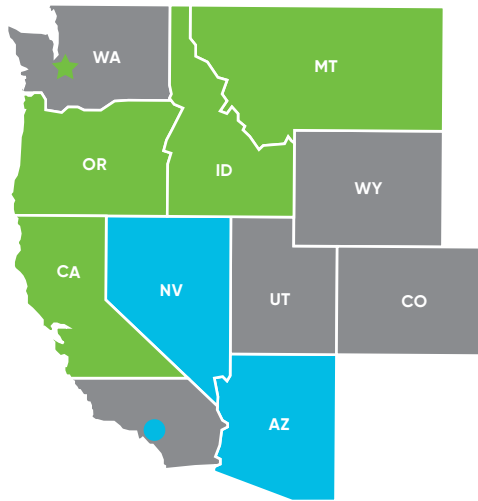

Sales Territories

★ Production Centers

Western Region

Central Region

Eastern Region

Seattle Office

Applications: CUApplications@CreditHuman.com
Conditions: CUConditions@CreditHuman.com

- Aisha Owens | Business Development Executive
866-595-7228 ext. 6245
AOwens@CreditHuman.com
- Jim Munsey | Business Development Executive
866-595-7228 ext 6216
JMunsey@CreditHuman.com
- Jill Schock | Business Development Executive
Includes LA & Orange Counties
866-595-7228 ext 4052
JSchock@CreditHuman.com