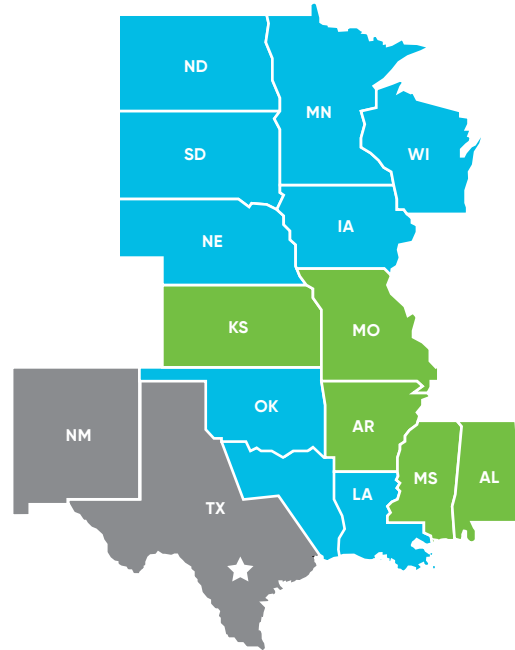

Central Region