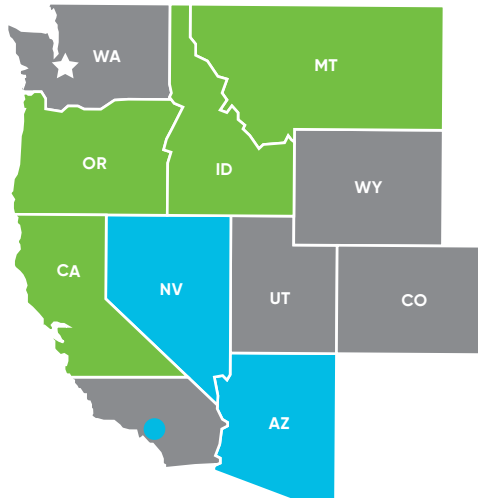

Sales Territories

★ Production Centers

Western Region

Central Region

Eastern Region

Seattle Office

Applications: CUApplications@CreditHuman.com
Conditions: CUConditions@CreditHuman.com

- Aisha Owens | Business Development Executive
866-595-7228 ext. 6245
AOwens@CreditHuman.com
- Jim Munsey | Business Development Executive
866-595-7228 ext 6216
JMunsey@CreditHuman.com
- Anthony Silcox | Business Development Executive
Includes LA & Orange Counties
866-595-7228 ext 6249
ASilcox@CreditHuman.com