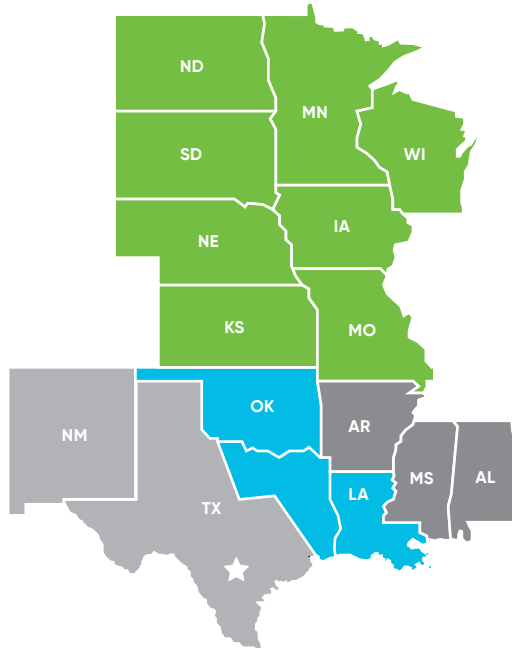

Sales Territories

★ Production Centers

Western Region

Central Region

Eastern Region

Seattle Office

Applications: CUApplications@CreditHuman.com
Conditions: CUConditions@CreditHuman.com

- Aisha Owens | Business Development Executive
866-595-7228 ext. 6245
AOwens@CreditHuman.com
- Jim Munsey | Business Development Executive
866-595-7228 ext 6216
JMunsey@CreditHuman.com
- Anthony Silcox | Business Development Executive
Includes LA & Orange Counties
866-595-7228 ext 6249
ASilcox@CreditHuman.com