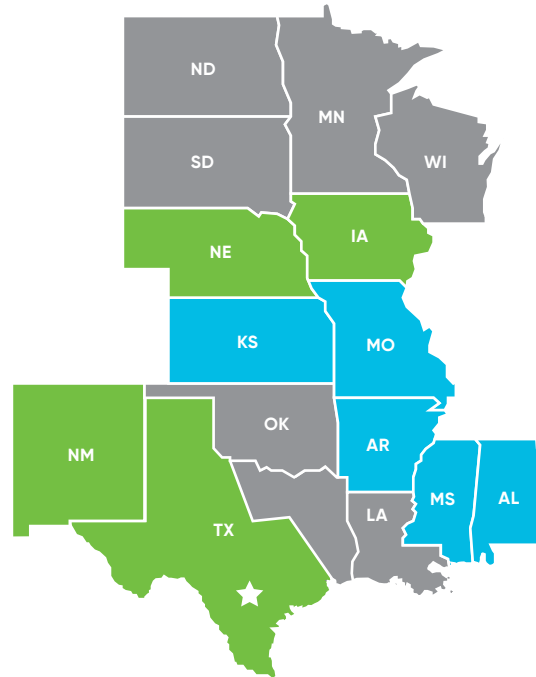

Sales Territories

★ Production Centers

Western Region

Central Region

Eastern Region

Seattle Office

Applications: CUApplications@CreditHuman.com
Conditions: CUConditions@CreditHuman.com

- Aisha Owens | Business Development Executive
866-595-7228 ext. 6245
AOwens@CreditHuman.com
- Jim Munsey | Business Development Executive
866-595-7228 ext 6216
JMunsey@CreditHuman.com
- Anthony Silcox | Business Development Executive
Includes LA & Orange Counties
866-595-7228 ext 6249
ASilcox@CreditHuman.com