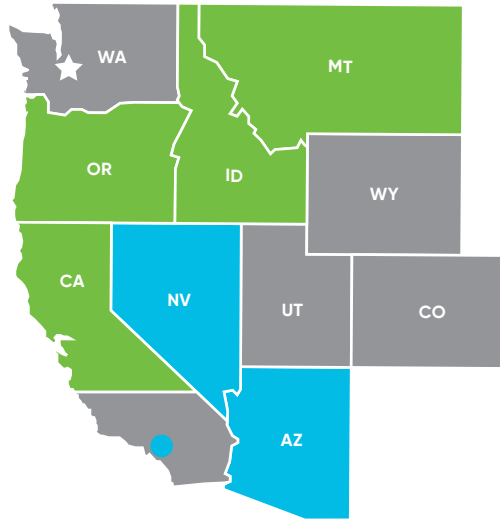

Sales Territories

★ Production Centers

Western Region

Central Region

Eastern Region

Seattle Office

Applications: CUApplications@CreditHuman.com
Conditions: CUConditions@CreditHuman.com

- Aisha Owens | Business Development Executive
866-595-7228 ext. 6245
AOwens@CreditHuman.com
- Jim Munsey | Business Development Executive
866-595-7228 ext 6216
JMunsey@CreditHuman.com
- Anthony Silcox | Business Development Executive
Includes LA & Orange Counties
866-595-7228 ext 6249
ASilcox@CreditHuman.com