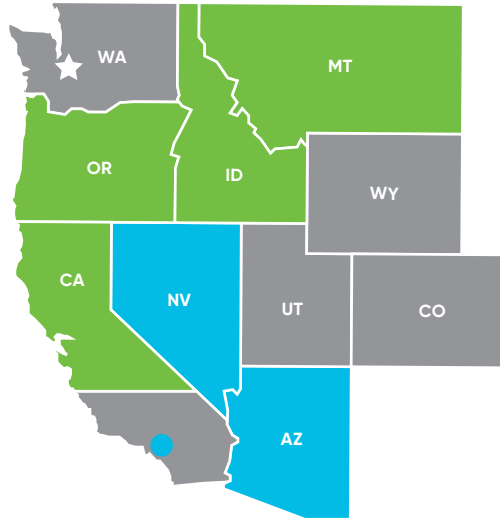

Sales Territories

Production Centers

Western Region

Central Region

Eastern Region

Seattle Office

33820 Weyerhaeuser Way S, Ste 110
Federal Way, WA 98001-9617

Applications: SeattleApps@CreditHuman.com