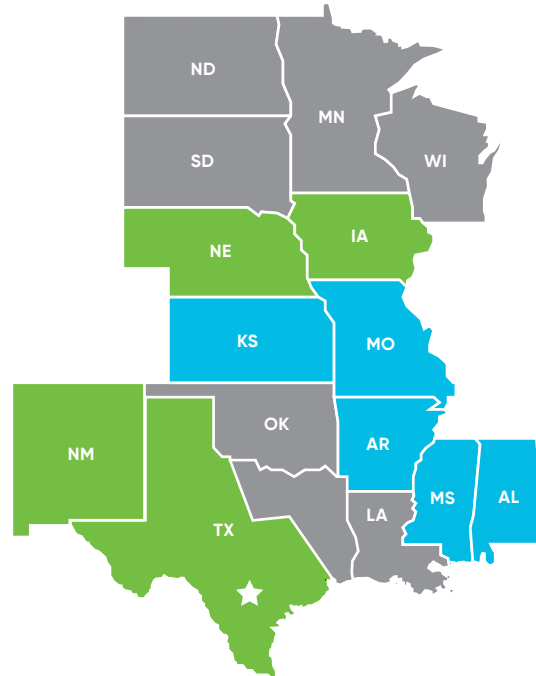

Sales Territories

Production Centers

Western Region

Central Region

Eastern Region

Seattle Office

33820 Weyerhaeuser Way S, Ste 110
Federal Way, WA 98001-9617

Applications: SeattleApps@CreditHuman.com